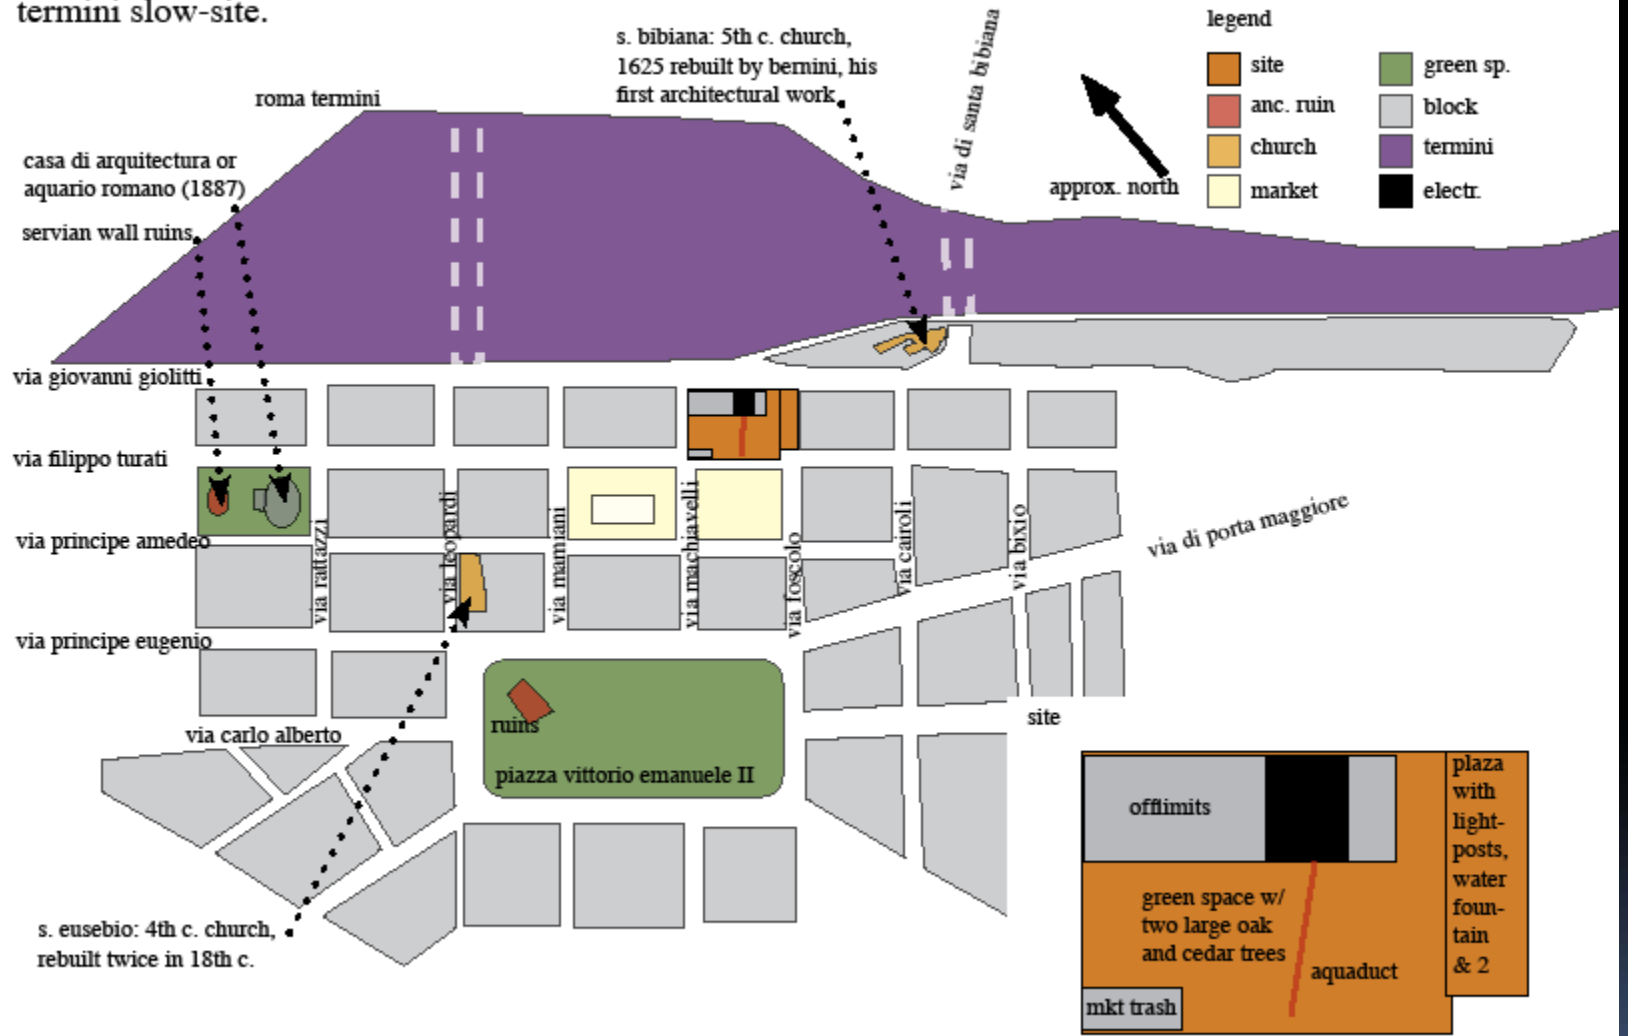

Termini site

SLOW FOOD

termini slow-site.

Site Panorama Looking South

Site Panorama Looking East

NW Elevation

NE Elevation

SE Elevation

Site From Various Directions

SW Side Skirting Site

Side Streets

Radisson Hotel

Details