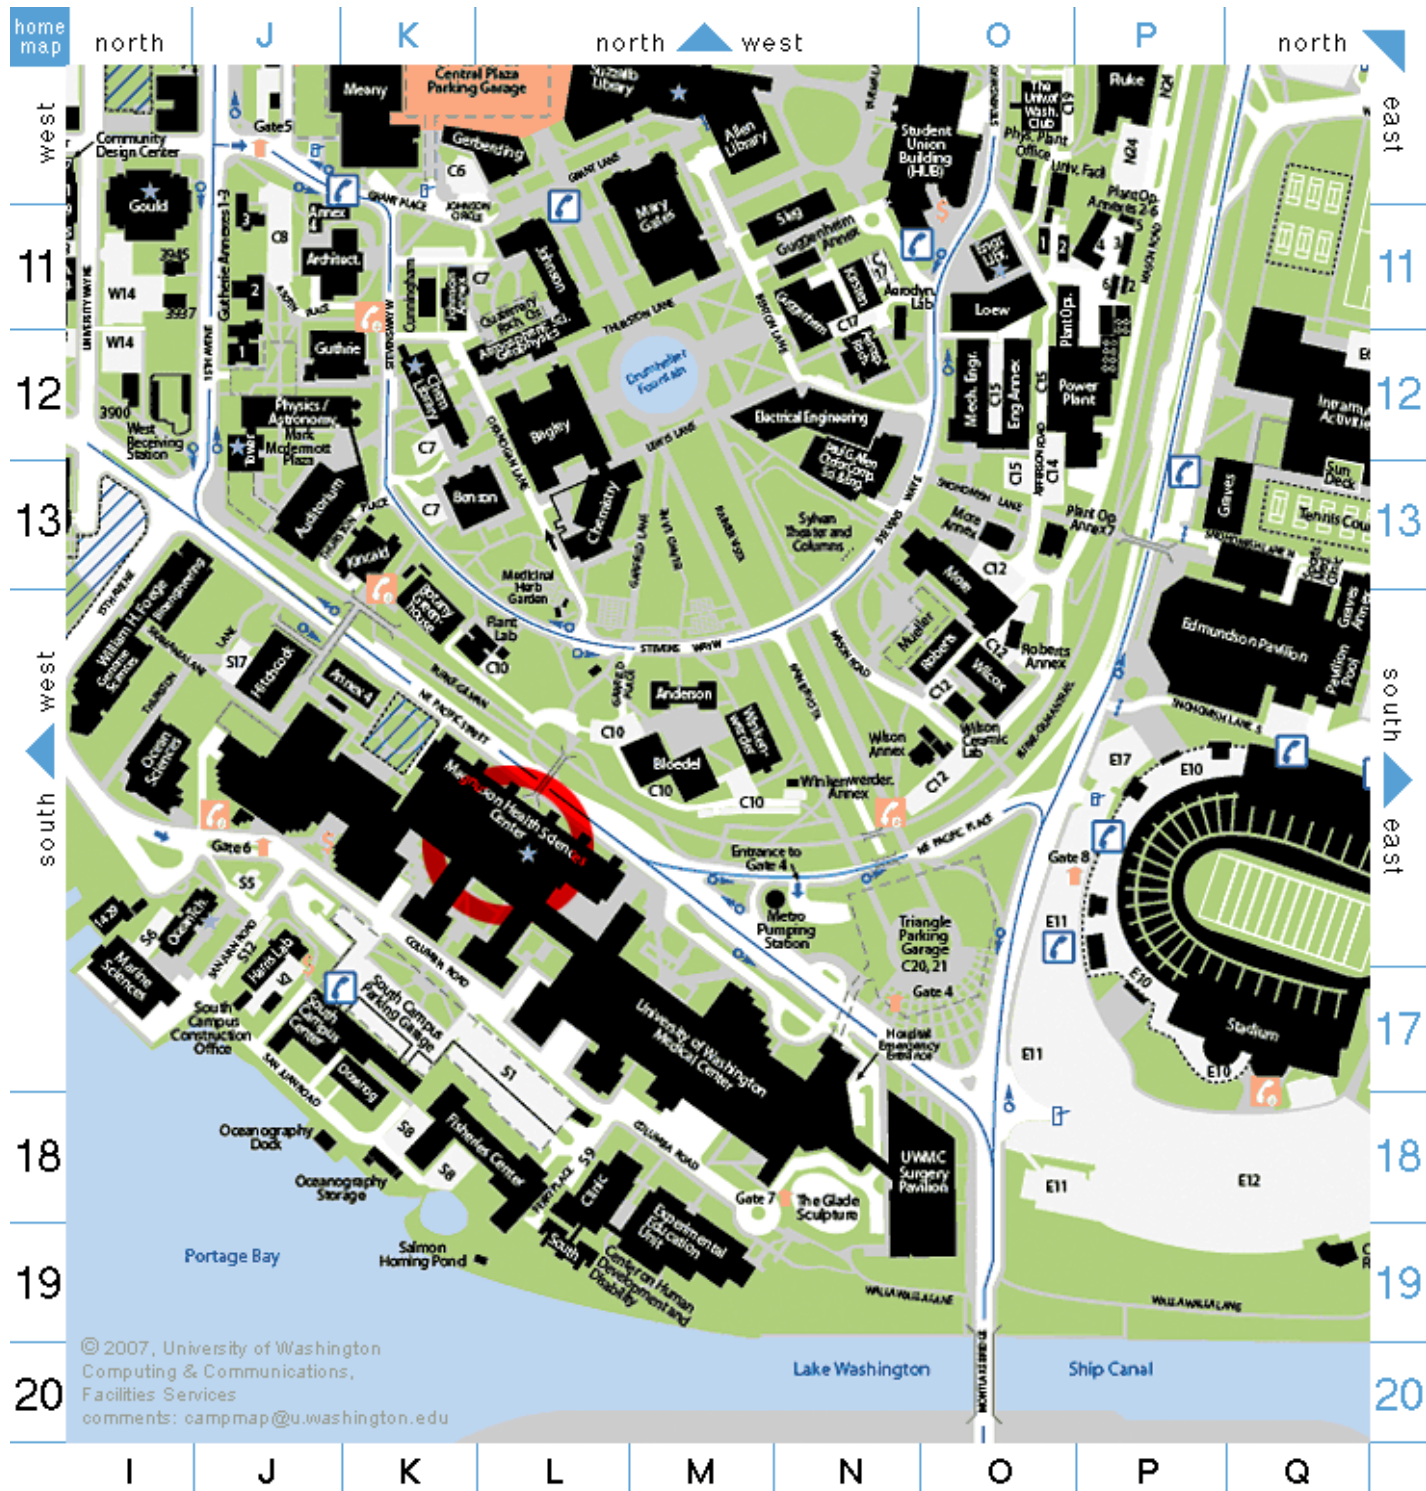

South Central Campus Map

© 2007, University of Washington
Computing & Communications,
Facilities Services
comments: campmap@u.washington.edu