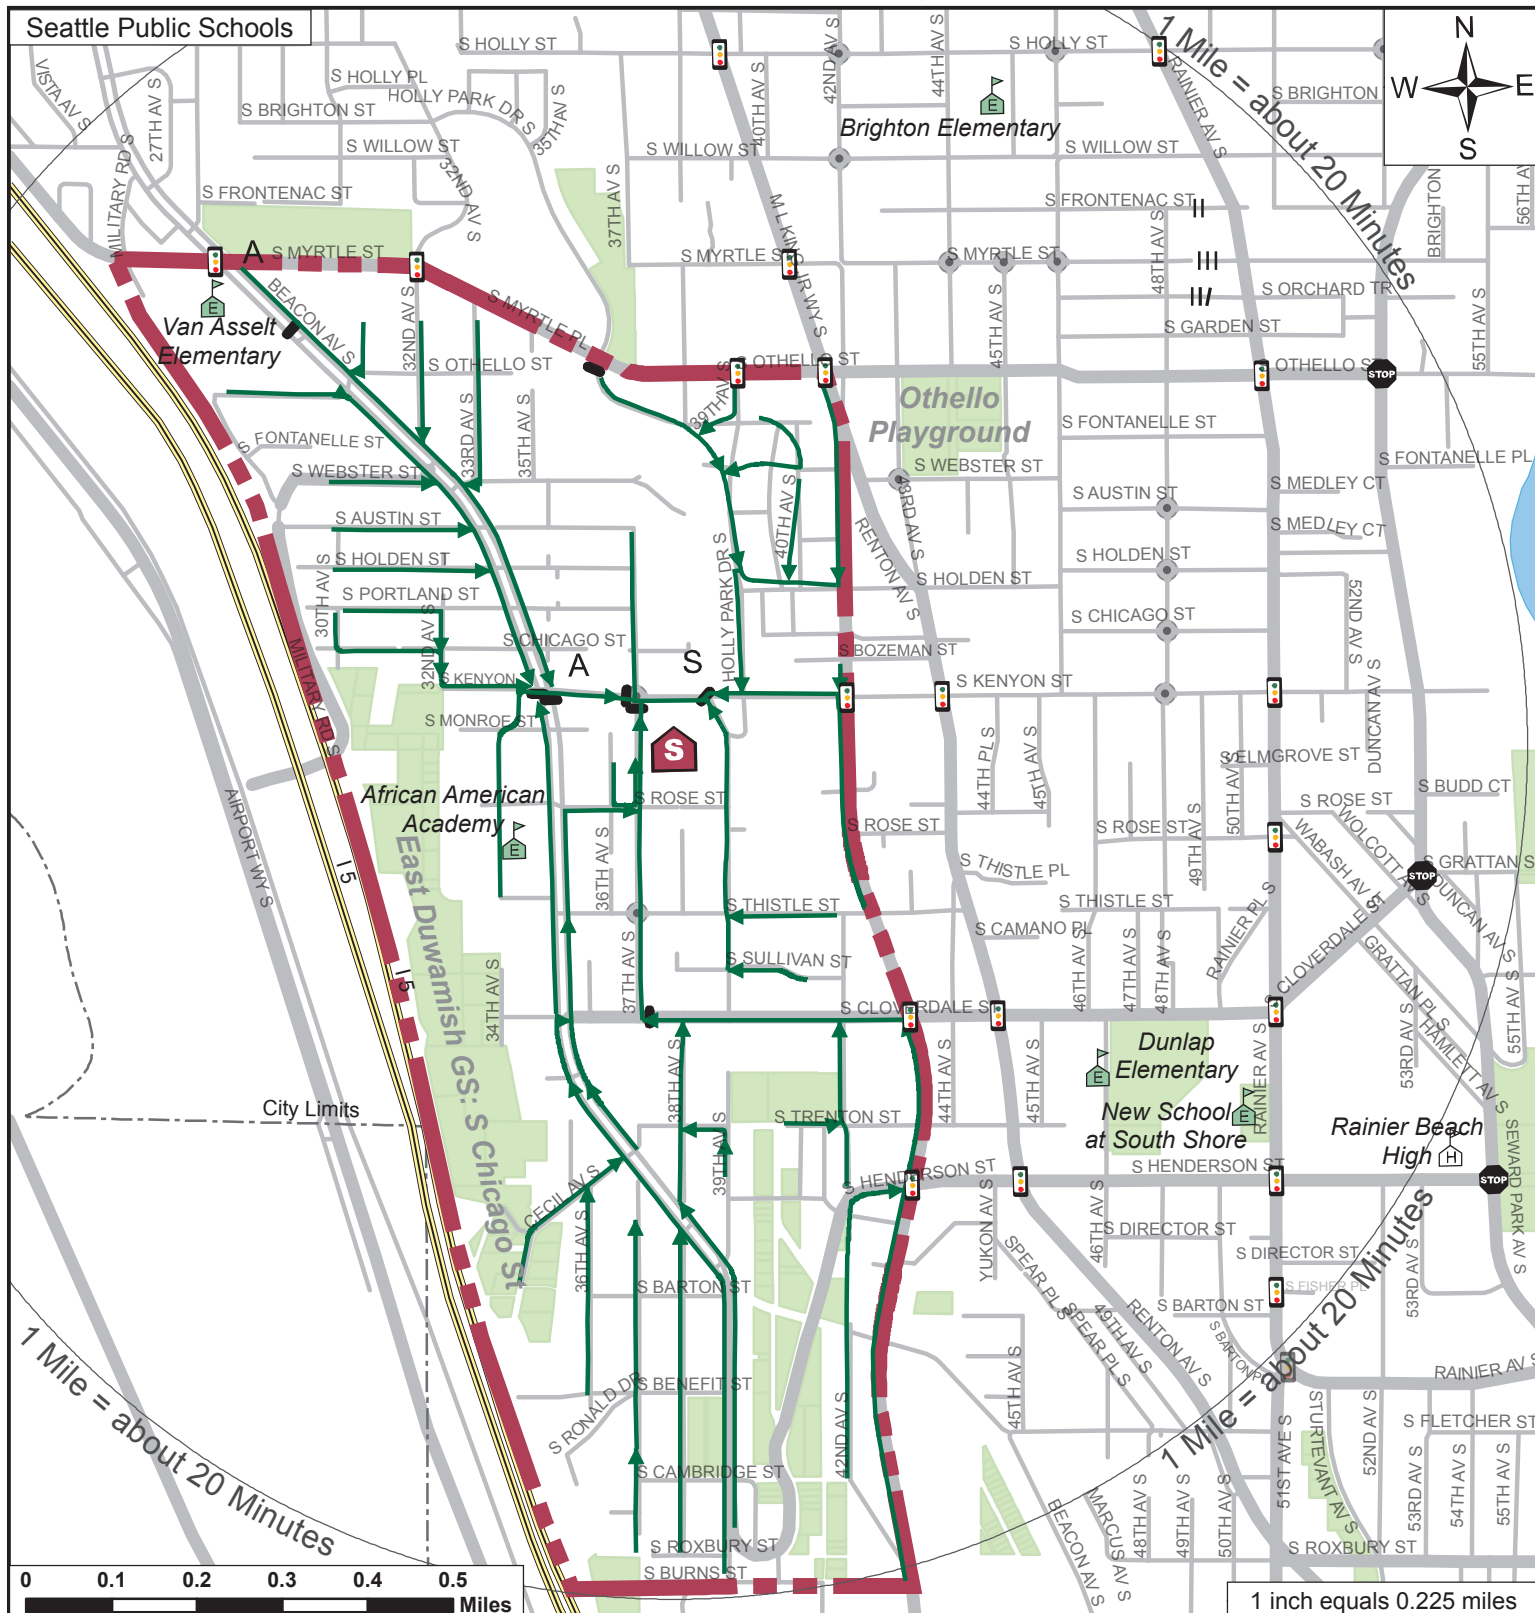

WING LUKE SCHOOL - 3701 S Kenyon St - 252-7630

2006-2007 SCHOOL WALKING ROUTES

- | | | | | | | | |
|--|------------------|--|--------------|--|--------------------|--|-----------------------|
| | Wing Luke School | | Arterial | | Stairs | | School Crosswalk |
| | Walking Route | | Other road | | Traffic Circle | | Adult Crossing Guard* |
| | All Way Stop | | Walkway | | Traffic Signal | | School Patrol* |
| | Other Schools | | Walking Area | | Park or Greenspace | | |

Recommended routes are marked with arrows.

This map shows the preferred routes for walking to school safely. For more information see this web site:

www.seattleschools.org/area/transportation/walk

* Subject to Change