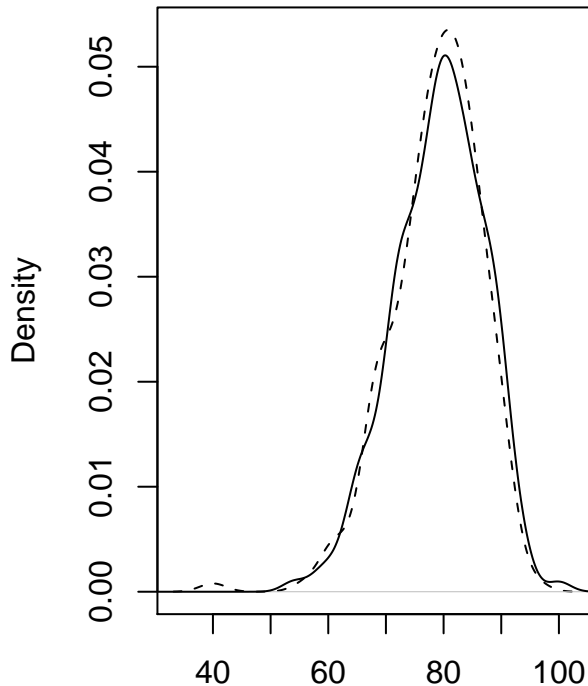

Uncurved

N = 222 Bandwidth = 2.28

dotted line is version A, solid line all others

Curved

N = 222 Bandwidth = 2.28

dotted line is version A, solid line all others