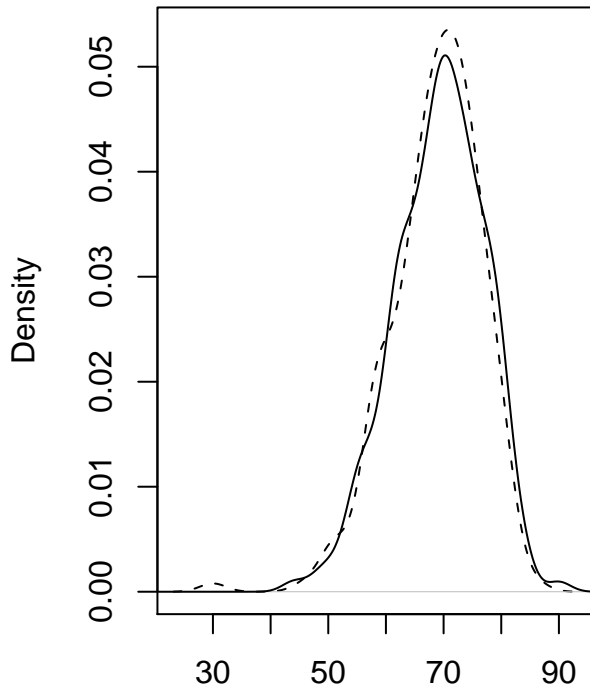

Uncurved

N = 222 Bandwidth = 2.28

dotted line is version A, solid line all others

Curved

N = 222 Bandwidth = 2.28

dotted line is version A, solid line all others