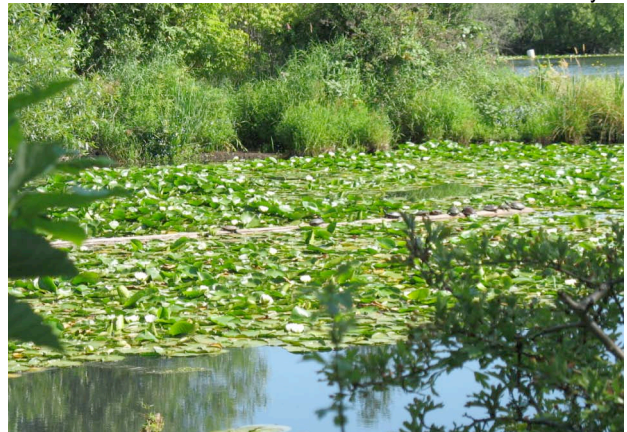

**Biol. 452 Field Trip
Montlake (Union Bay Nat. Area) July 11, 2009**

Emily, Doris, Gloria (volunteer peer TA), Tyler & Vic

Great Blue Heron was hunting on the log.

Barn Swallow showing us the path.

Mallards with their ducklings were everywhere.

Lots of Painted turtles & Red-eared Sliders out on a hot day!

Montlake Field Trip, Species List (as seen & heard by Biol. 452 class) July 11, 2009

Class Actinopterygii	
Order Cypriniformes	Carp Possible minnows?
Order Scorpaeniformes	Sculpin
Class Amphibia (Lissamphibia)	
Order Anura	Bullfrog (heard)
Class "Reptilia"	
Order Testudines Read about Red-eared Sliders here: http://nas.er.usgs.gov/queries/FactSheet.asp?speciesID=1261	Painted Turtle Red-eared Slider (not native to WA)
Class Mammalia	
Order Rodentia	Beaver sign (girdled trees)
Class Aves	
Order Pelecaniformes	Double-crested Cormorant
Order Podicipediformes	Pied-billed Grebe (+ nest + young)
Order Anseriformes	Canada Geese Wood Duck Mallard (+ ducklings) Gadwall
Order Ciconiiformes Read about Green Herons here: http://www.birdweb.org/birdweb/bird_details.aspx?id=46	Great-blue Heron Green Heron
Order Charadriiformes Read about the Least Sandpiper here: http://www.birdweb.org/birdweb/bird_details.aspx?value=search&id=169	Least Sandpiper Killdeer Greater Yellowlegs Glaucous-winged Gull
Order Falconiiformes	Red-tailed Hawk
Order Apodiformes	Hummingbirds (no species id possible)
Order Coraciiformes	Belted Kingfisher
Order Piciformes	Northern Flicker (+ possible nest holes)
Order Passeriformes Read about Cedar Waxwings here: http://www.birdweb.org/birdweb/bird_details.aspx?value=search&id=368	Barn Swallow (+ nest) Cliff Swallow Violet-green Swallow Tree Swallow (+ possible nest holes) American Crow Bushtit Black-capped Chickadee Marsh Wren (heard) American Robin Spotted Towhee Red-winged Blackbird (+ nest) Cedar Waxwing Common Yellowthroat Song Sparrow Savanna Sparrow White-crowned Sparrow House Finch American Goldfinch