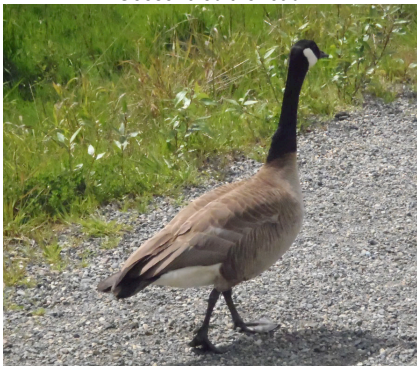

**Biol. 452 Field Trip
Nisqually NWR, May 5 2012**

Katelyn, David, Jae, Thaddeus, Melissa, Colleen & Jeff

Caryn, Grace & Erin (Peer TA)

Small beaver dam

Branches partially stripped of bark – beaver work?

Geese ruled the road!