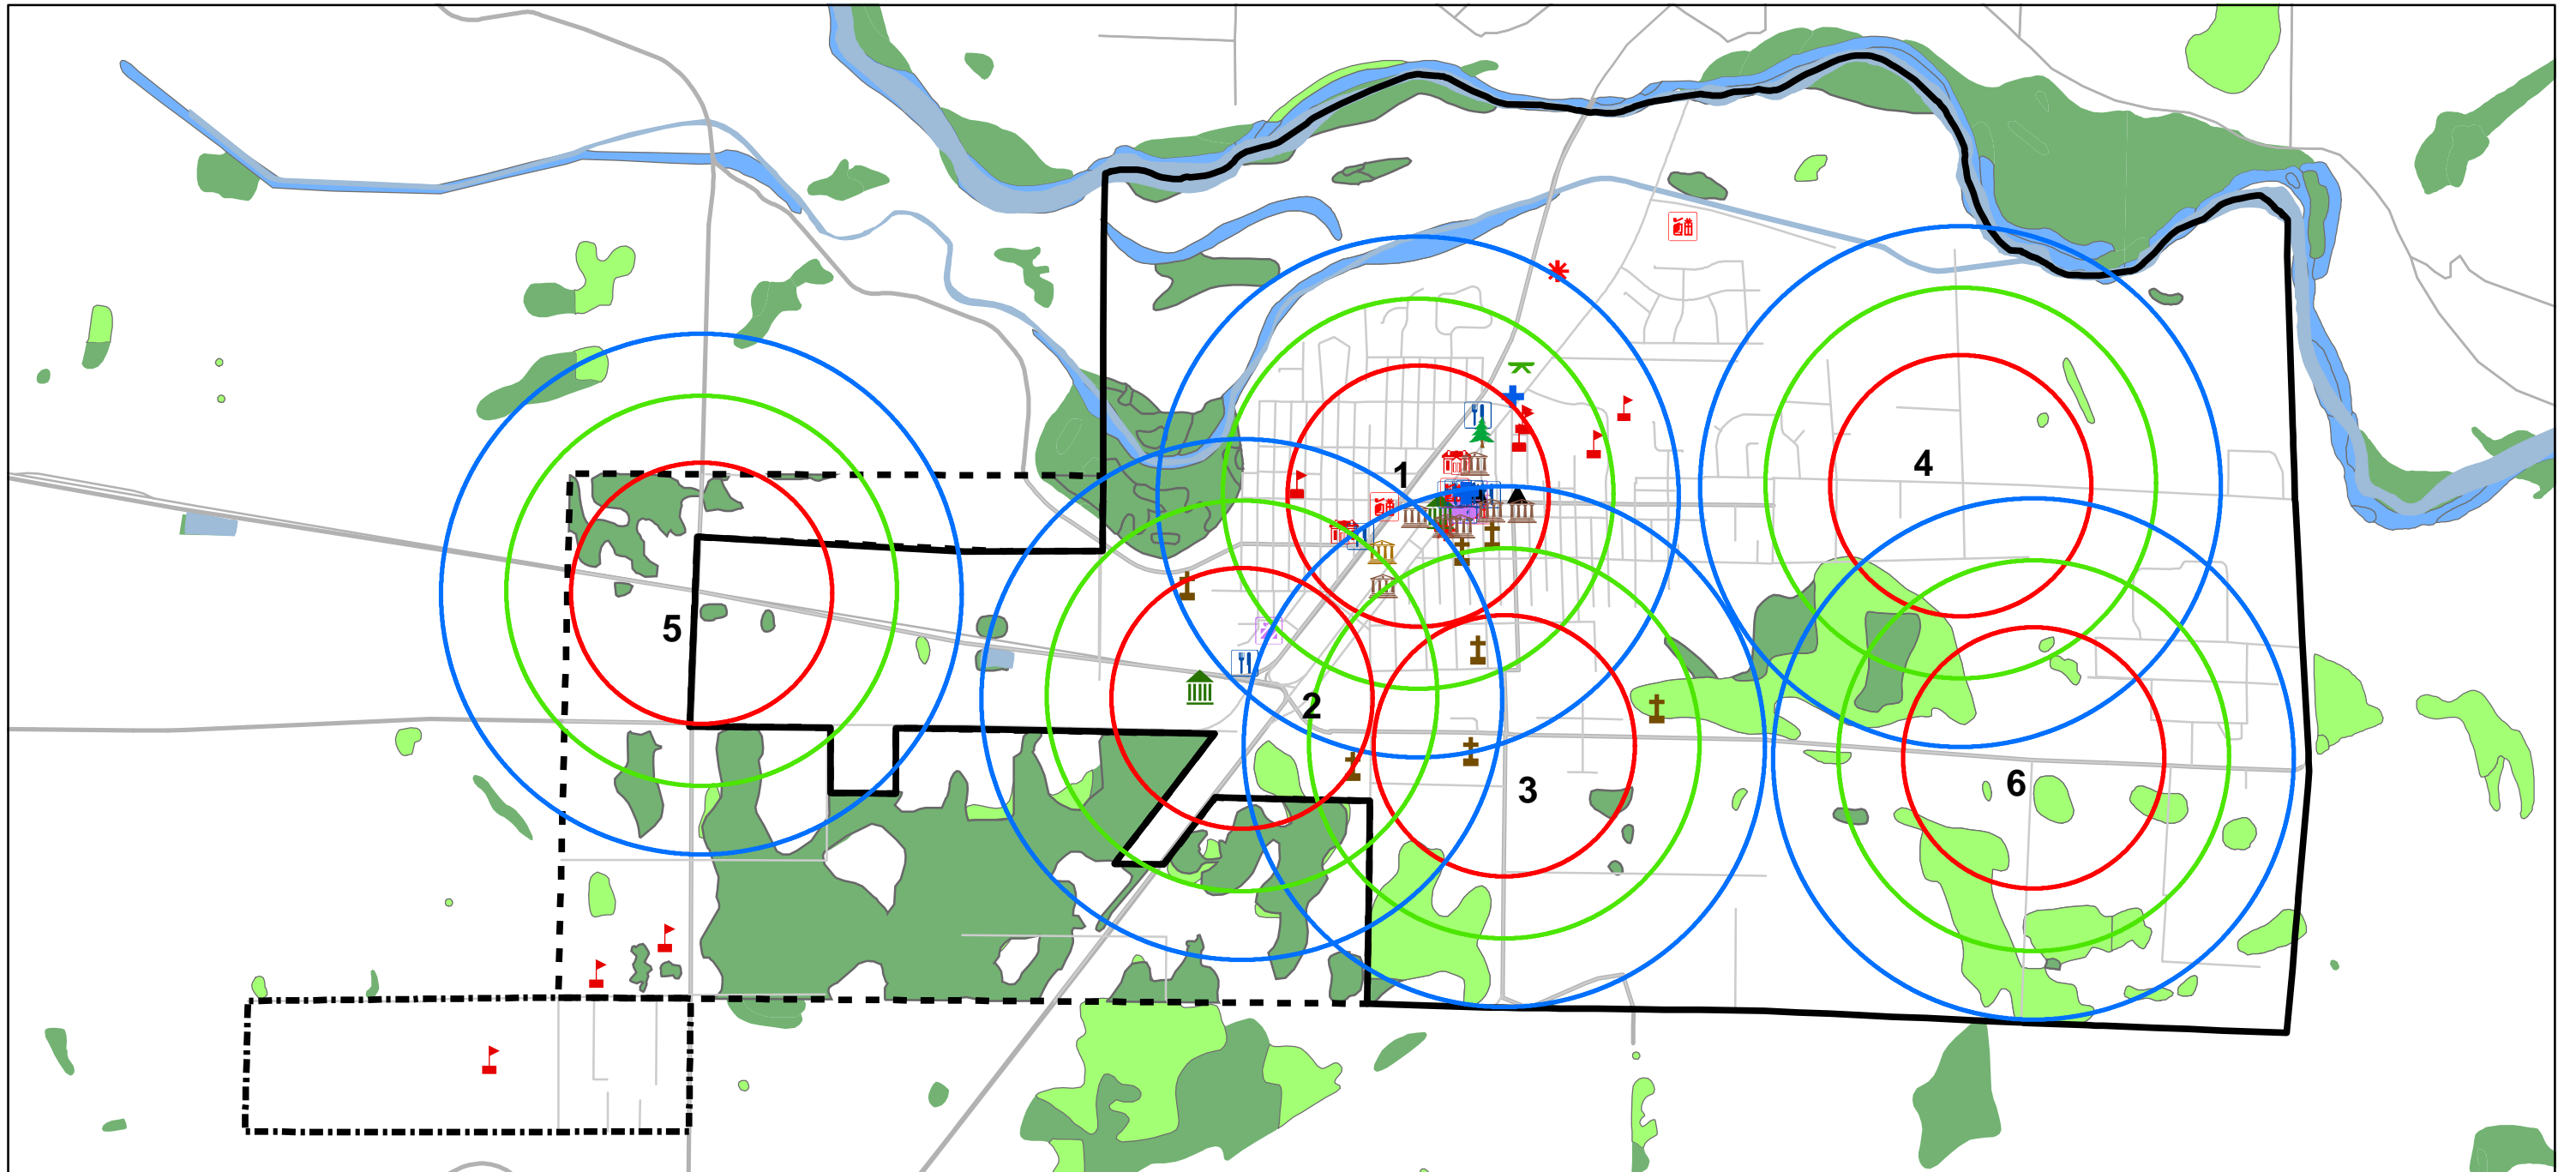

# City of Buckley - Current and Future Neighborhood Centers

## Key Destinations

- |                              |                          |                          |
|------------------------------|--------------------------|--------------------------|
| BANKS                        | LIBRARIES                | REC ACTIVITIES           |
| CONVEN STORE MAY HAVE GAS    | MEDICAL OFFICES SERVICES | RELIGIOUS SERVICES       |
| DENTAL SERVICES              | OTHER PUB ASSEMBLY       | RESTAURANT               |
| FIRE STATIONS                | OTHER RETAIL TRADE       | SALONS SPAS BARBER SHOPS |
| GEN MERCHANDISE RETAIL TRADE | PARKS                    | SEC SCHOOLS 7 TO 12      |
| GOVERNMENTAL SERVICES        | POSTAL SERVICES          | TAVERNS                  |

## Wetlands USFWS

- Wetland
- Freshwater Emergent Wetland
- Freshwater Forested Shrub Wetland
- Freshwater Ponds
- Riverine

- Buckley City Limits
- UGA
- FUGA
- Arterial
- Quarter Mile
- Half Mile
- One Mile